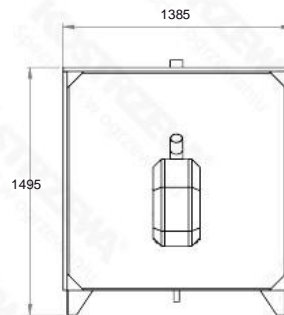

Dimensions- Maxi Bio 200 kW

Side view

Front view