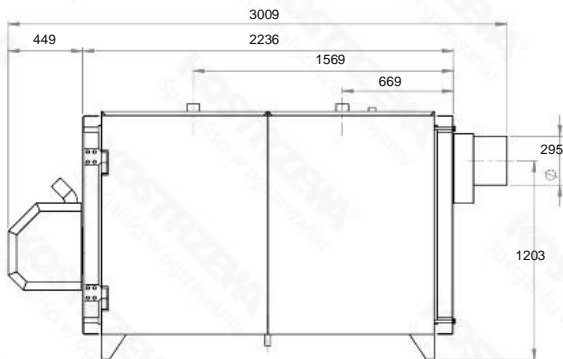

Dimensions- Maxi Bio 200 kW

Side view

Front view